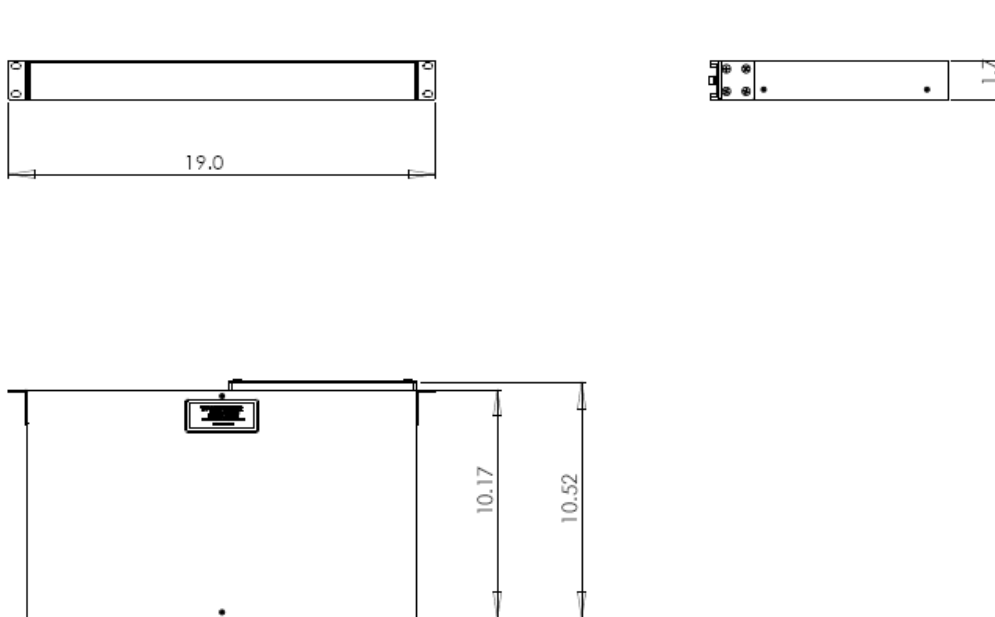

Features:

- Low-profile modular design
- Standard 1RU 19" rack
- 2 slot for increasing capacity for network
- Compliance with RoHS

WDM FWSF-CHASSIS-2

The Finisar FWSF-CHASSIS-2 is a standard 1RU 19" rack which is easily used for installing Plug in module. The FWSF-CHASSIS-2 can accommodate two Plug in modules, it is convenient to increase the capacity of network.

Dimensions (Unit: inch)

Ordering Information

Part Number	Description
FWSF-CHASSIS-2	2-Slot 19" Chassis